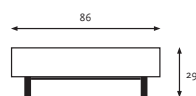

Gerard van den Berg

TABLES IN CM				
DEPTH	86			
HEIGHT	29	SMALL	MEDIUM	LARGE
		52	86	127

BASE	TABLE SMALL black grey glide	TABLE MEDIUM black grey glide	TABLE LARGE black grey glide
UNCOLOURED OAK TOP	1436	1954	2248