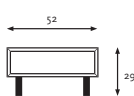

COCOON tables

Gerard van den Berg

TABLES IN CM				
DEPTH	86			
HEIGHT	29	SMALL	MEDIUM	LARGE
		52	86	127

BASE	TABLE SMALL black grey glide	TABLE MEDIUM black grey glide	TABLE LARGE black grey glide
UNCOLOURED OAK TOP	1436	1954	2248

front view

GENERAL INFORMATION

FRAME: Metal tube

TABLETOP: Standard natural finished oak finish. Natural finished has a slight bleaching effect, causing the colour of the wood to change less.

BASE: On black grey powder coated steel glides as standard, without felt and with extra anti-slip pads.

GENERAL INFORMATION ABOUT FRAME: 3 cm higher glides are also available at no extra charge.

COLORBOX: The frame is also available in the other Colorbox steel and wood colours for an additional charge. Stainless steel is **not** possible. The tabletop is also available in the other Colorbox wood colours for an additional charge. Colour differences in wood are a natural phenomenon and are no reason for complaints.

WEBSHOP: Caps, felt, glides and other service products can be re-ordered directly through label-webshop.nl and will be shipped within 3 to 4 working days.