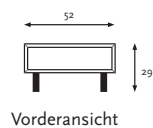

ALLGEMEINES

RAHMEN: Metallrohr

PLATTE: Eiche, standardmäßig mit Naturfinish behandelt. Naturfinish hat eine leicht bleichende Wirkung, sodass die Holzfarbe sich weniger verändert.

UNTERGESTELL: Standardmäßig auf Stahlkufen mit Pulverbeschichtung in Black-Grey, ohne Filz, mit zusätzlichen Gleitschutzpads.

BEMERKUNG ZU DEN UNTERGESTELLEN: Kufen sind ohne Mehrpreis auch 3 cm höher erhältlich.

COLORBOX: Zum Mehrpreis ist das Untergestell auch in den übrigen Stahl- und Holzfarben aus der Colorbox erhältlich. Edelstahl ist **nicht** möglich. Zum Mehrpreis ist die Platte auch in den übrigen Holzfarben aus der Colorbox erhältlich. Farbunterschiede im Holz sind möglich und sind kein Reklamationsgrund.

WEBSHOP: Alle Nachbestellungen von Kappen, Filz, Gleitern und anderen Serviceprodukten können direkt über unseren Webshop label-webshop.nl bestellt werden und werden innerhalb von 3 bis 4 Werktagen versandt.