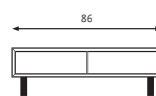

COCOON tables

Gerard van den Berg

TABLES IN CM				
DEPTH	86			
HEIGHT	29	SMALL	MEDIUM	LARGE
		52	86	127

BASE	TABLE SMALL black grey glide	TABLE MEDIUM black grey glide	TABLE LARGE black grey glide
UNCOLOURED OAK TOP	1436	1954	2248

front view

GENERAL INFORMATION

FRAME: Metal tube

TABLETOP: Standard natural finished oak finish. Natural finished has a slight bleaching effect, causing the colour of the wood to change less.

BASE: On black grey powder coated steel glides as standard, without felt and with extra anti-slip pads.

GENERAL INFORMATION ABOUT FRAME: 3 cm higher glides are also available at no extra charge.

COLORBOX: The frame is also available in the other Colorbox steel and wood colours for an additional charge. Stainless steel is **not** possible. The tabletop is also available in the other Colorbox wood colours for an additional charge. Colour differences in wood are a natural phenomenon and are no reason for complaints.

WEBSHOP: Caps, felt, glides and other service products can be re-ordered directly through label-webshop.nl and will be shipped within 3 to 4 working days.