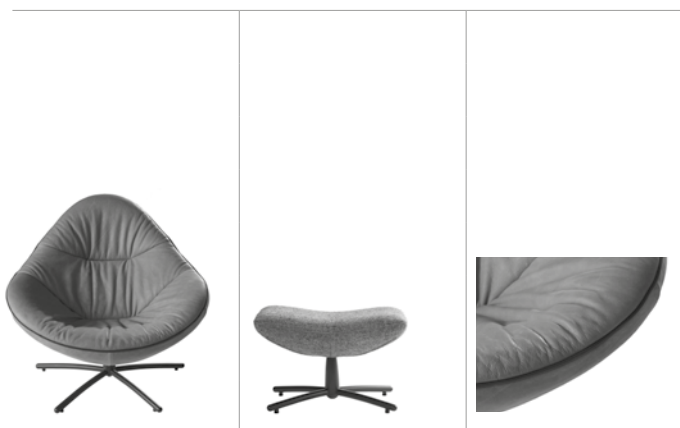

HIDDE SOFT

Gerard van den Berg

SESSEL IN CM		HOCKER IN CM	
BREITE	94	BREITE	67
TIEFE	94	TIEFE	45
HÖHE	87	HÖHE	43
SITZTIEFE	49		
HÖHE ARMLEHNE	56		
SITZHÖHE	40		
HÖHE INNENRÜCKEN	69		

UNTERGESTELL	SESSEL Drehfuß Black Grey	SESSEL Kontrastkeder	HOCKER 4 Auslegern Black Grey	HOCKER Kontrastkeder
LÄNGE IN METER				
STOFF/METER 1,40 M BREIT UNI	2,4	0,5	1,2	0,5
LEDER IN M2 BRUTTO	3,8	0,5	1,3	0,5

ALLGEMEINES SESSEL

RAHMEN: Metallrohr

FÜLLUNG: Formschaum, Rückseite mit im Bezug vernähter Dacronabdeckung (200 g), Vorderseite mit Kaltschaum vernähter Dacronabdeckung (200 g).

UNTERGESTELL: Drehfuß mit Black Grey Pulverbeschichtung mit transparenten Filzkapfen.

BEMERKUNG ZU DEN UNTERGESTELLEN: Für den Drehfuß können Einsteckgleiter (mit und ohne Filz) im Webshop label-webshop.nl nachbestellt werden.

POLSTERUNG: Bekanntlich polstern wir nach dem Abdecksystem. Dies führt zu Faltenbildung an, die übrigens eine attraktive Lässigkeit ergeben. Besonders bei Modellen mit Hohlrücken wie z. B. Hidde Soft.

ZIERNÄHTE: Polsterung aus Leder und Stoff haben gleichfarbige Nähte, Ziernähte nicht möglich.

KEDER: Eine gleichfarbige Keder (auf der Rückseite) gehört zur Standardausstattung des Sessels. Ein Kontrastkeder in der Lederfarbe Rio ist zu einem Mehrpreis von EUR 60 erhältlich.

COLORBOX: Zum Mehrpreis ist das Untergestell auch in den übrigen Stahlfarben aus der Colorbox erhältlich. Untergestell aus Edelstahl ist **nicht** möglich.

WEBSHOP: Alle Nachbestellungen von Kapfen, Filz, Gleitern und anderen Serviceprodukten können direkt über unseren Webshop label-webshop.nl bestellt werden und werden innerhalb von 3 bis 4 Werktagen versandt.

ALLGEMEINES HOCKER

RAHMEN: Metallrohr

FÜLLUNG: Formschaum, Bezug hinten mit vernähter Dacronabdeckung (100 g), vorne spezieller Kaltschaum mit vernähter Dacronabdeckung (200 g).

UNTERGESTELL: 4 Auslegern Black Grey Pulverbeschichtung mit Kunststofffilzgleitern.

BEMERKUNG ZU DEN UNTERGESTELLEN: Kapfen (mit und ohne Filz) können im Webshop label-webshop.nl nachbestellt werden.

POLSTERUNG: Bekanntlich polstern wir nach dem Abdecksystem. Dies führt zu Faltenbildung an, die übrigens eine attraktive Lässigkeit ergeben.

ZIERNÄHTE: Polsterung aus Leder und Stoff haben gleichfarbige Nähte, Ziernähte nicht möglich.

KEDER: Eine gleichfarbige Keder (auf der Rückseite) gehört zur Standardausstattung des Sessels. Ein Kontrastkeder in der Lederfarbe Rio ist zu einem Mehrpreis von EUR 40 erhältlich.

COLORBOX: Zum Mehrpreis ist das Untergestell auch in den übrigen Stahlfarben aus der Colorbox erhältlich. Untergestell aus Edelstahl ist **nicht** möglich.

WEBSHOP: Alle Nachbestellungen von Kapfen, Filz, Gleitern und anderen Serviceprodukten können direkt über unseren Webshop label-webshop.nl bestellt werden und werden innerhalb von 3 bis 4 Werktagen versandt.