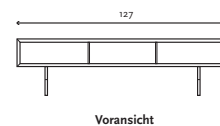

KAMEO Tische

Gerard van den Berg

TISCH IN CM					
TIEFE	86				
HÖHE	34				
		BREITE	52	BREITE	86
				BREITE	127

UNTERGESTELL	TISCH SMALL Kufen Black Grey	TISCH MEDIUM Kufen Black Grey	TISCH LARGE Kufen Black Grey
PLATTE NATUREICHE	1370	1865	2146

ALLGEMEINES

PLATTE: Eiche, standardmäßig mit Naturfinish behandelt. Naturfinish hat eine leicht bleichende Wirkung, sodass die Holzfarbe sich weniger verändert.

UNTERGESTELL: Standardmäßig auf Stahlkufen mit Pulverbeschichtung in Black-Grey mit Kunststoffgleitern ohne Filzaufgabe.

BEMERKUNG ZU DEN UNTERGESTELLEN: Für die Kufen können Einsteckgleiter (ohne Filz) im Webshop label-webshop.nl nachbestellt werden.

COLORBOX: Zum Mehrpreis ist das Untergestell auch in den übrigen Stahl- und Holzfarben aus der Colorbox erhältlich. Edelstahl ist **nicht** möglich. Zum Mehrpreis ist die Platte auch in den übrigen Holzfarben aus der Colorbox erhältlich. Farbunterschiede im Holz sind möglich und sind kein Reklamationsgrund.

WEBSHOP: Alle Nachbestellungen von Kappen, Filz, Gleitern und anderen Serviceprodukten können direkt über unseren Webshop label-webshop.nl bestellt werden und werden innerhalb von 3 bis 4 Werktagen versandt.