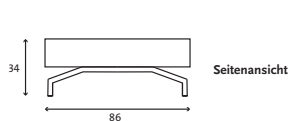

KAMEO Tische

Gerard van den Berg

TISCH IN CM					
TIEFE	86				
HÖHE	34				
		BREITE	52	BREITE	86
				BREITE	127

UNTERGESTELL	TISCH SMALL Kufen Black Grey	TISCH MEDIUM Kufen Black Grey	TISCH LARGE Kufen Black Grey
PLATTE NATUREICHE	1370	1865	2146

ALLGEMEINES

PLATTE: Eiche, standardmäßig mit Naturfinish behandelt. Naturfinish hat eine leicht bleichende Wirkung, sodass die Holzfarbe sich weniger verändert.

UNTERGESTELL: Standardmäßig auf Stahlkufen mit Pulverbeschichtung in Black-Grey mit Kunststoffgleitern ohne Filzaufgabe.

BEMERKUNG ZU DEN UNTERGESTELLEN: Für die Kufen können Einsteckgleiter (ohne Filz) im Webshop label-webshop.nl nachbestellt werden.

COLORBOX: Zum Mehrpreis ist das Untergestell auch in den übrigen Stahl- und Holzfarben aus der Colorbox erhältlich. Edelstahl ist **nicht** möglich. Zum Mehrpreis ist die Platte auch in den übrigen Holzfarben aus der Colorbox erhältlich. Farbunterschiede im Holz sind möglich und sind kein Reklamationsgrund.

WEBSHOP: Alle Nachbestellungen von Kappen, Filz, Gleitern und anderen Serviceprodukten können direkt über unseren Webshop label-webshop.nl bestellt werden und werden innerhalb von 3 bis 4 Werktagen versandt.