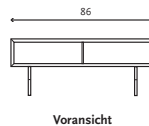

ALLGEMEINES

PLATTE: Eiche, standardmäßig mit Naturfinish behandelt. Naturfinish hat eine leicht bleichende Wirkung, sodass die Holzfarbe sich weniger verändert.

UNTERGESTELL: Standardmäßig auf Stahlkufen mit Pulverbeschichtung in Black-Grey mit Kunststoffgleitern ohne Filzaufgabe.

BEMERKUNG ZU DEN UNTERGESTELLEN: Für die Kufen können Einsteckgleiter (ohne Filz) im Webshop label-webshop.nl nachbestellt werden.

COLORBOX: Zum Mehrpreis ist das Untergestell auch in den übrigen Stahl- und Holzfarben aus der Colorbox erhältlich. Edelstahl ist **nicht** möglich. Zum Mehrpreis ist die Platte auch in den übrigen Holzfarben aus der Colorbox erhältlich. Farbunterschiede im Holz sind möglich und sind kein Reklamationsgrund.

WEBSHOP: Alle Nachbestellungen von Kappen, Filz, Gleitern und anderen Serviceprodukten können direkt über unseren Webshop label-webshop.nl bestellt werden und werden innerhalb von 3 bis 4 Werktagen versandt.